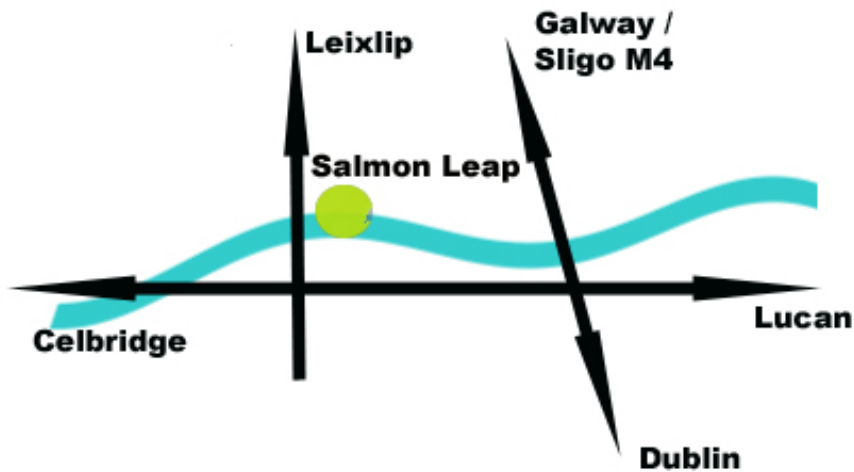

Neither the organisers nor the ICU accept responsibility for any damage or loss. ICU rules apply.